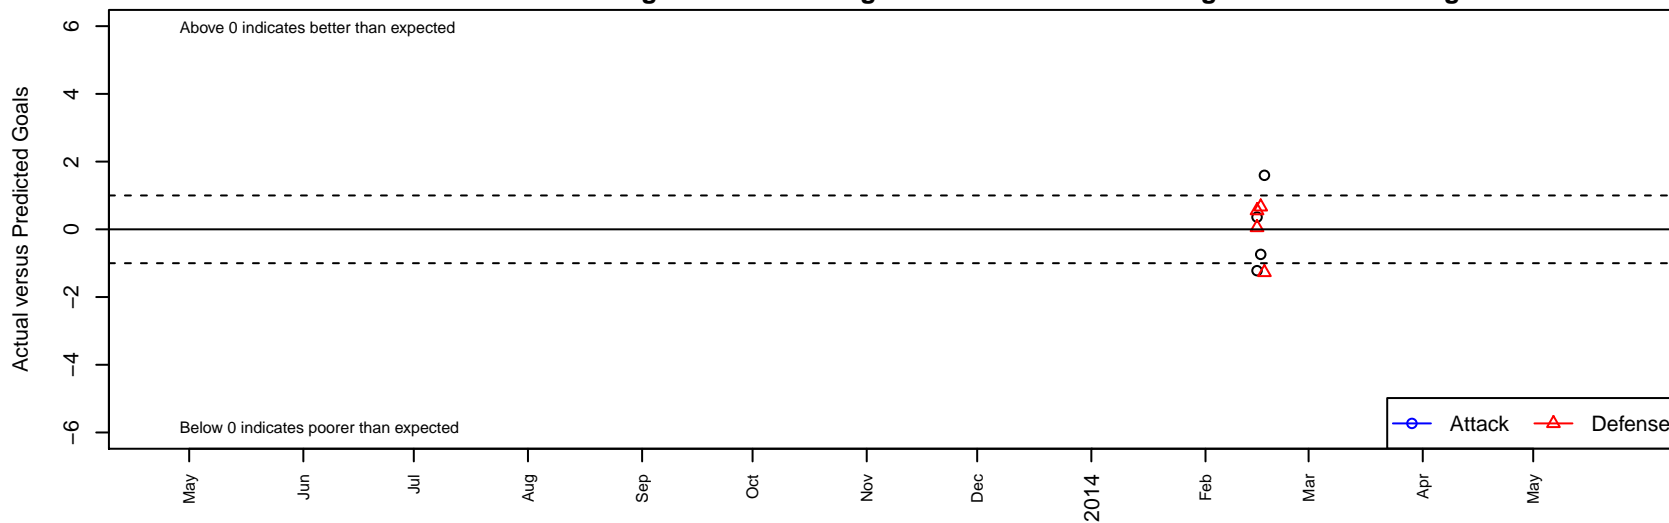

Rio Rapids SC Riot G00

, NM
 G00 total strength=1497
 attack=5.79 defense=21.64
 alt names used:
 RIO RAPIDS SC RIOT (NM)

Venues played:
 PDT Phoenix Premier – Blue U13

Rio Rapids SC Riot G00
 Dots are actual minus expected GF (blue circles) and GA (red triangles).
 Blue line is smoothed change in attack strength. Red is smoothed change in defense strength.